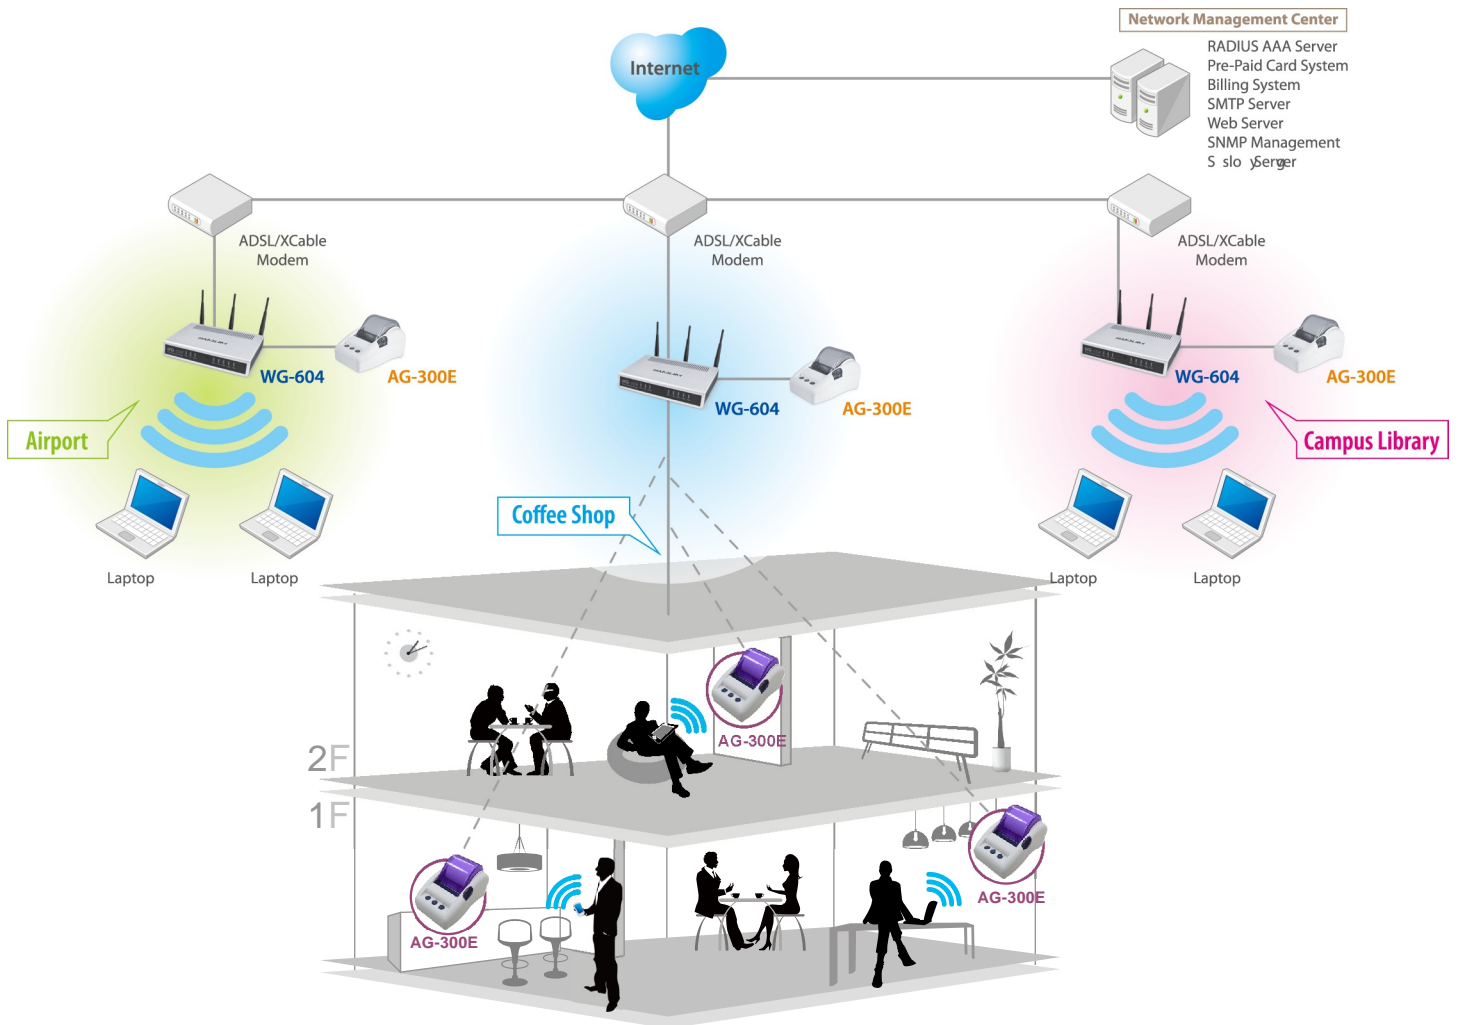

WG-604 Cafe WiFi HotSpot Billing Application Diagram

Application Place

Free WiFi Service: B&B, Apartment, Cafe, Food Court and Restaurant The powerful WiFi hotspot network service provides unsurpassed wireless high speed and security allows customers to enjoy 3.5 times faster and safer.

WiFi Billing Service Internet Cafe, Chain Cafe/Store/Restaurant

The valued-added solution can integrated with thermal printer that provides you customers WiFi billing service.